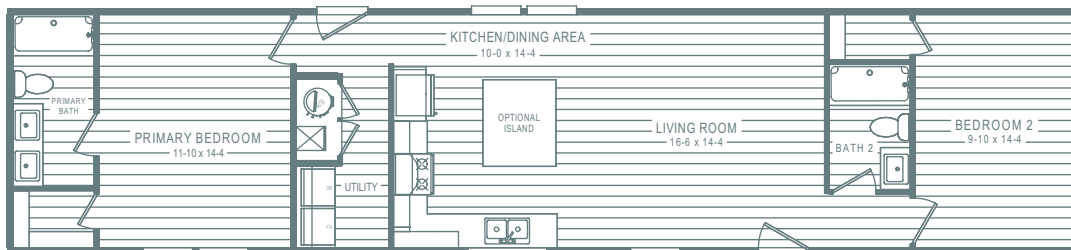

Benchmark

Hatteras 4202

3 beds | 2 baths | 990 sq. ft. | 16x66

OPTIONAL 2 BEDROOM LAYOUT

- Upgraded Insulation Throughout
- 30-yr Architectural Shingles
- 1/2" Drywall Throughout
- 42" Duracraft® Kitchen Cabinets
- ENERGY STAR® Appliances
- Recessed LED Lights Throughout