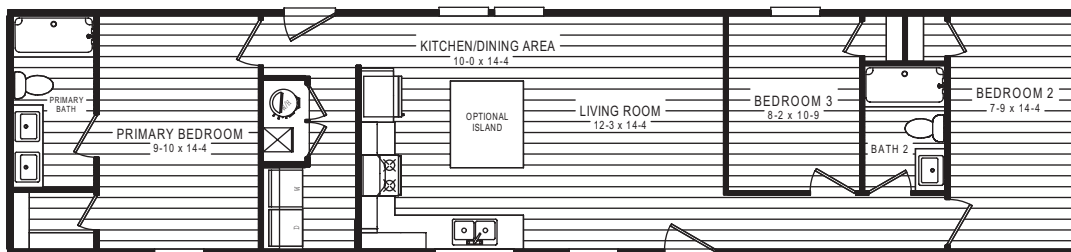

Benchmark

Hatteras 4202

3 beds | 2 baths | 990 sq. ft. | 16x66

OPTIONAL 2 BEDROOM LAYOUT

- Upgraded Insulation Throughout
- 30-yr Architectural Shingles
- 1/2" Drywall Throughout
- 42" Duracraft® Kitchen Cabinets
- ENERGY STAR® Appliances
- Recessed LED Lights Throughout