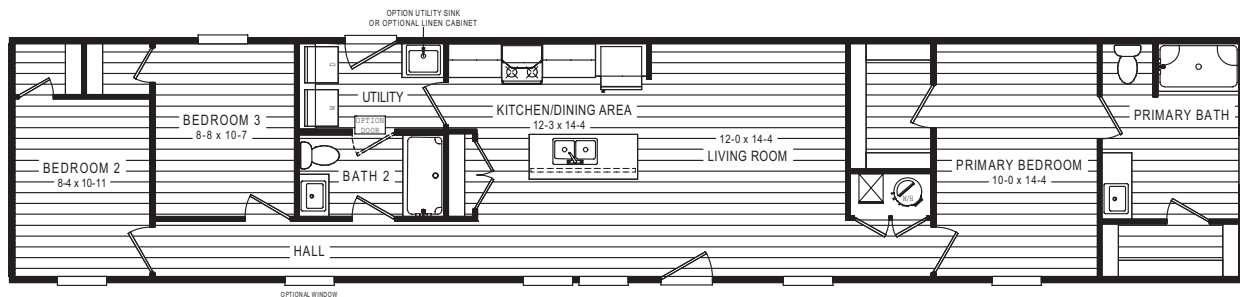

Benchmark

Surfside 4206

3 beds | 2 baths | 1,140 sq. ft. | 16x76

OPTIONAL GLAMOUR BATH

- Upgraded Insulation Throughout
- 30-yr Architectural Shingles
- 1/2" Drywall Throughout
- 42" Duracraft® Kitchen Cabinets
- ENERGY STAR® Appliances
- Recessed LED Lights Throughout