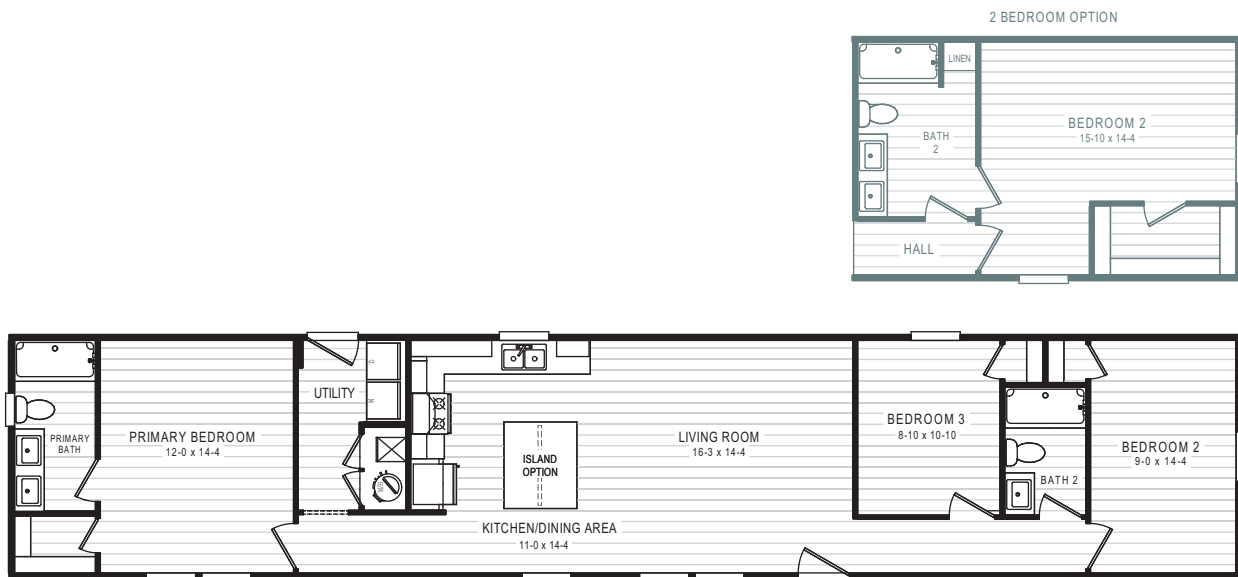

Benchmark

Holden 930

3 beds | 2 baths | 1,140 sq. ft. | 16x76

- Upgraded Insulation Throughout
- 30-yr Architectural Shingles
- 1/2" Drywall Throughout
- 42" Duracraft® Kitchen Cabinets
- ENERGY STAR® Appliances
- Recessed LED Lights Throughout